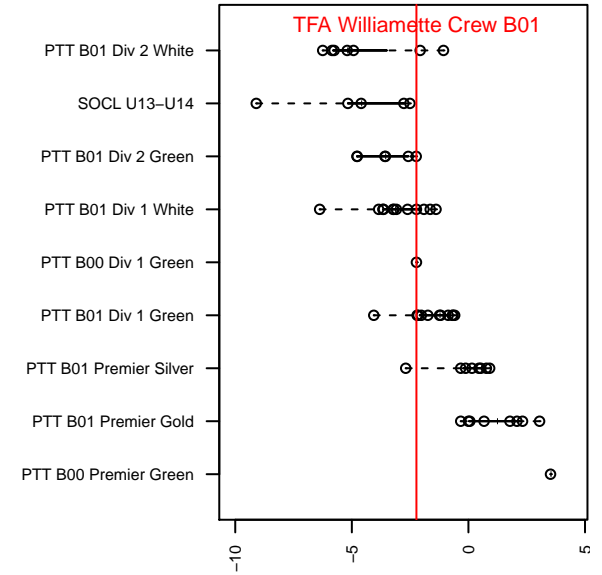

# TFA Williamette Crew B01

Total Futbol Academy  
, OR  
B01 total strength=1026  
attack=2.97 defense=1.61  
fall league = PTT B00 Div 1 Green

alt names used:

Venues played:  
2015 PTT B00 Division 1 Green

**attack and defense variance (black dot)  
relative to other teams  
and top 10 in region**

**attack and defense rating  
relative to others at age  
and all opponents in last 13 months**

**Performance relative to 13 month average**

**Performance relative to 13 month average**

<b>date</b>	<b>home</b>		<b>away</b>		<b>venue</b>	<b>pred.home</b>	<b>pred.away</b>
2016-04-02	TFA Williamette Crew B01	0	HSC San Lorenzo B00	8	2015 PTT B00 Division 1 Green	0.88	3.76
2016-03-12	TFA Williamette Crew B01	1	Thelo Atlas B00	4	2015 PTT B00 Division 1 Green	0.41	4.99
2016-03-05	TFA Williamette Crew B01	0	BSC Portland Gold-Tiempo B00	4	2015 PTT B00 Division 1 Green	0.69	4.97
2016-02-28	HSC San Lorenzo B00	1	TFA Williamette Crew B01	3	2015 PTT B00 Division 1 Green	3.76	0.88
2016-02-27	THUSC Steel B00	2	TFA Williamette Crew B01	1	2015 PTT B00 Division 1 Green	2.85	0.99
2016-02-20	PCU Black B00	3	TFA Williamette Crew B01	0	2015 PTT B00 Division 1 Green	2.29	1.10
2016-02-06	Bend FC Timbers Red B00	4	TFA Williamette Crew B01	1	2015 PTT B00 Division 1 Green	2.66	1.25
2016-01-31	TFA Williamette Crew B01	2	NEU Ajax White B00	4	2015 PTT B00 Division 1 Green	0.93	4.27
2016-01-30	Crossfire Oregon Green II B00	3	TFA Williamette Crew B01	0	2015 PTT B00 Division 1 Green	3.03	0.91
2016-01-24	TFA Williamette Crew B01	1	ETFC Rovers Red B00	2	2015 PTT B00 Division 1 Green	0.97	2.41